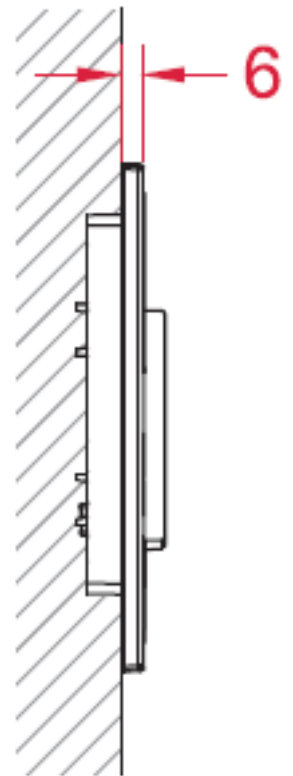

LOOP ABS PLASTIC PUSH PLATE

(9.240.625 - Matt Chrome)

TECE
close to you

Suitable for use with all TECE Cisterns

Sheeting Requirements (Prior to tiling):
Standard Mount - 18mm non flex board

Proudly imported and distributed by
Gro Agencies Pty Ltd
Unit 2 / 37 Howe St, Osborne Park, WA, 6017
P 08 9446 3288 E info@groagencies.com.au W www.groagencies.com.au