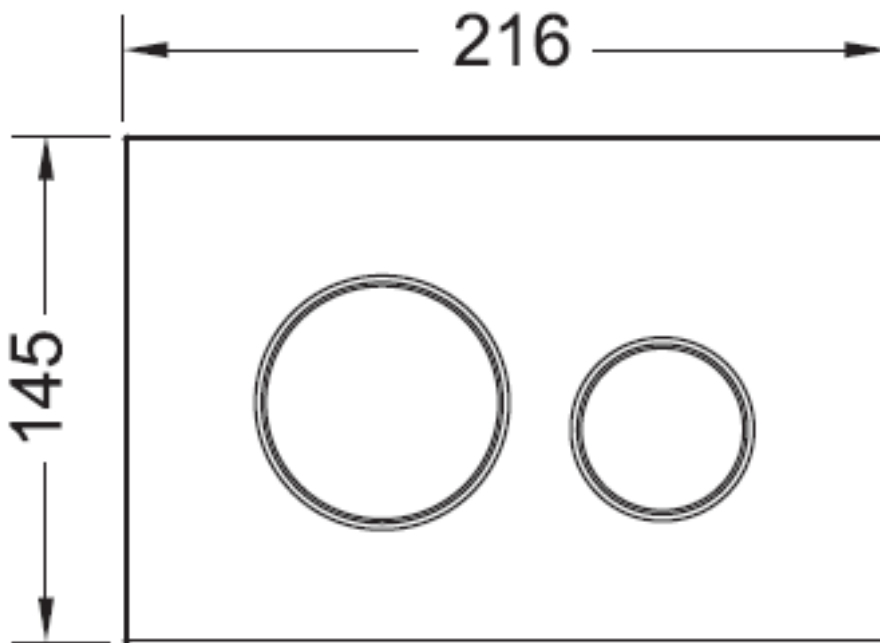

LOOP ABS PLASTIC PUSH PLATE

(9.240.625 - Matt Chrome)

TECE
close to you

Suitable for use with all TECE Cisterns

Sheeting Requirements (Prior to tiling):
Standard Mount - 18mm non flex board

Proudly imported and distributed by
Gro Agencies Pty Ltd
Unit 2 / 37 Howe St, Osborne Park, WA, 6017
P 08 9446 3288 E info@groagencies.com.au W www.groagencies.com.au